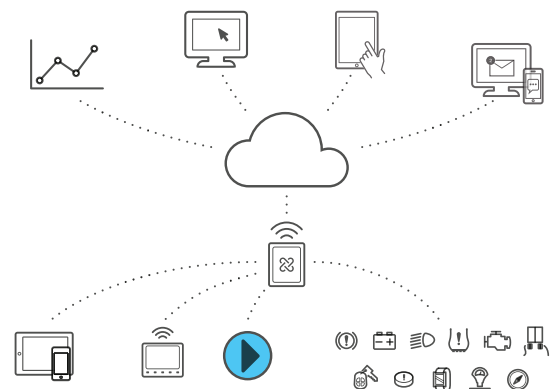

PROTECT NOW. PREVENT LATER.

The ConnectedFleet Video Intelligence System offers tomorrow's technology when it comes to fleet safety and security — all in one simple, fully-integrated solution. The new forward-facing camera isn't about watching your drivers. It's about looking out for your fleet by watching the road ahead. Research shows that 75% of accidents are not the fault of the truck driver. That's why our event-triggered video footage paired with real-time information — including vehicle speed, GPS location and more — provides a complete view of an incident to protect your drivers and your bottom line.

PeopleNet Video Intelligence is the ONLY solution on the market that can be fully integrated with your fleet mobility system. The user-friendly back office platform offers reliable driver safety analytics and on-demand video recall to help identify training opportunities and make continuous improvements to reduce future risk.

The ConnectedFleet™ Platform & the Internet of Transportation Things™

The Video Intelligence System acts as the eyes of the PeopleNet ConnectedFleet Platform, which harnesses the power of the Internet of Transportation Things to make your fleet significantly more responsive and dynamic.

FORWARD-FACING CAMERA

- OER event triggers 20-second video clips
- 150° view at 12 frames per second
- Readily accepted by drivers

SAFETY ANALYTICS DASHBOARD

- Common sense platform
- Driver information updated daily
- Identify at-risk drivers and training opportunities
- Measure improvement by driver and by fleet average