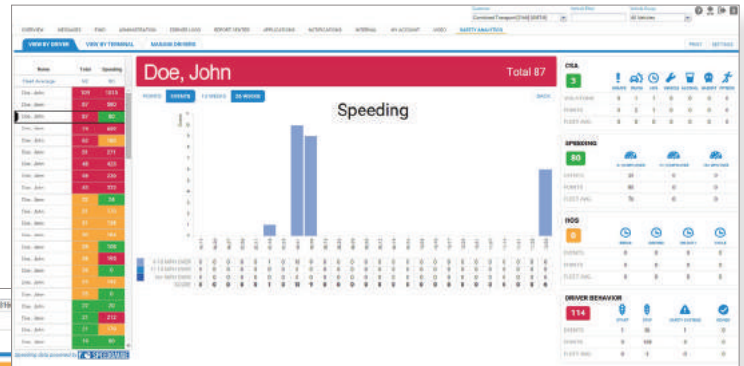

GET CONNECTED LIKE NEVER BEFORE.

FEATURES & FUNCTIONALITY

DIGITAL VIDEO RECORDER

- 64GB memory
- Cellular / WiFi connectivity
- Integrated with camera and all existing PeopleNet onboard systems
- On-demand video recall

FORWARD-FACING CAMERA

- OER event triggers 20-second video clips
- 150° view at 12 frames per second
- Readily accepted by drivers

SAFETY ANALYTICS DASHBOARD

- Common sense platform
- Driver information updated daily
- Identify at-risk drivers and training opportunities
- Measure improvement by driver and by fleet average