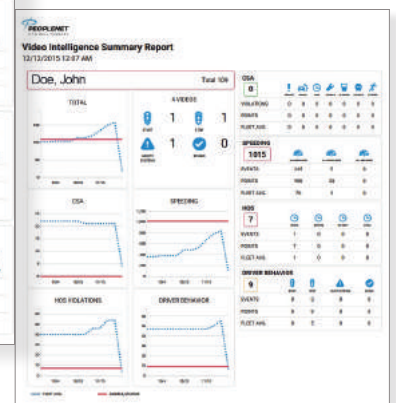

GET CONNECTED LIKE NEVER BEFORE.

FEATURES & FUNCTIONALITY

DIGITAL VIDEO RECORDER

- 64GB memory
- Cellular / WiFi connectivity
- Integrated with camera and all existing PeopleNet onboard systems
- On-demand video recall

FORWARD-FACING CAMERA

- OER event triggers 20-second video clips
- 150° view at 12 frames per second
- Readily accepted by drivers

SAFETY ANALYTICS DASHBOARD

- Common sense platform
- Driver information updated daily
- Identify at-risk drivers and training opportunities
- Measure improvement by driver and by fleet average