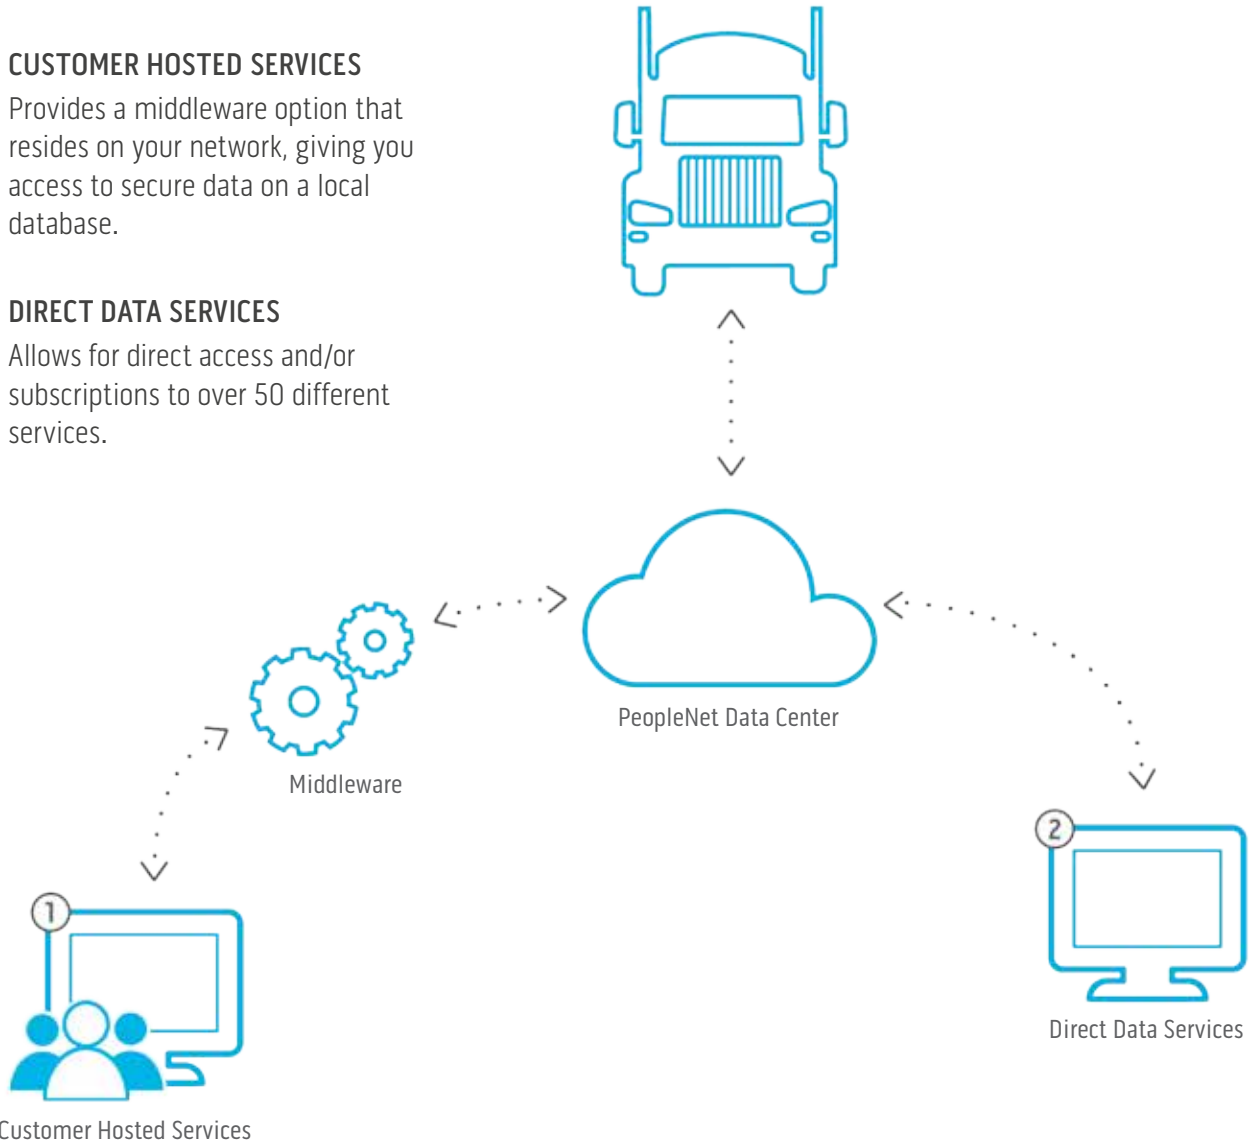

THE DATA YOU NEED, HOWEVER YOU NEED IT.

With PeopleNet's Data Services, you can access your fleet data like never before. Our data services are integrated with over 130 different software systems – including dispatch, transportation management, route optimization, fleet maintenance systems and more. They give you near real-time connectivity to your fleet providing GPS positions, engine statistics, driver messaging, eDriver log and geofenced dispatching just to name a few. Simply choose what's important to you and you're off and running.

The ConnectedFleet™ Platform & the Internet of Transportation Things™

PeopleNet's Data Services give you unprecedented access to your fleet data. Get all the information you need and want about your fleet in near real-time to improve efficiencies and make your fleet significantly more responsive and dynamic.

DATA ACCESSIBILITY YOUR WAY.

OPTIONS

① CUSTOMER HOSTED SERVICES

Provides a middleware option that resides on your network, giving you access to secure data on a local database.

② DIRECT DATA SERVICES

Allows for direct access and/or subscriptions to over 50 different services.